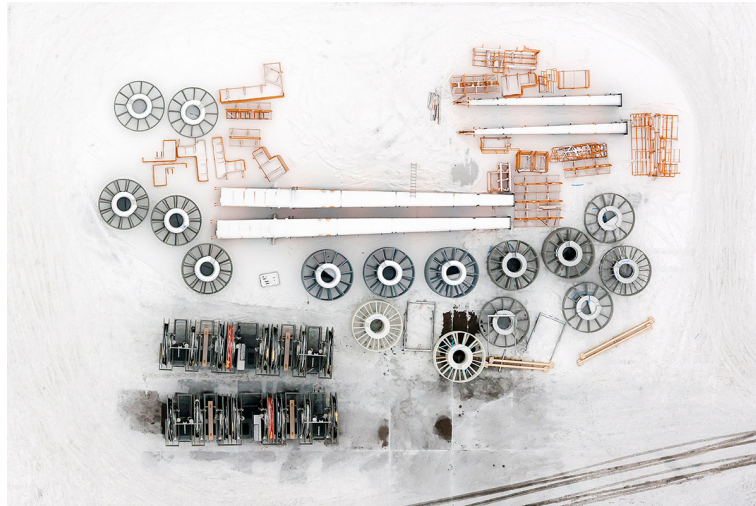

SE: DEPTH OF WINTER/DEPTH OF WINTER #07

undefined

DETAILS

Year of the making	2010
Photo name	Depth of Winter #07
Project	Side Effects / SE: Toxic Beauty
Editions	-
Catalogue no.	KK0208DW05K1