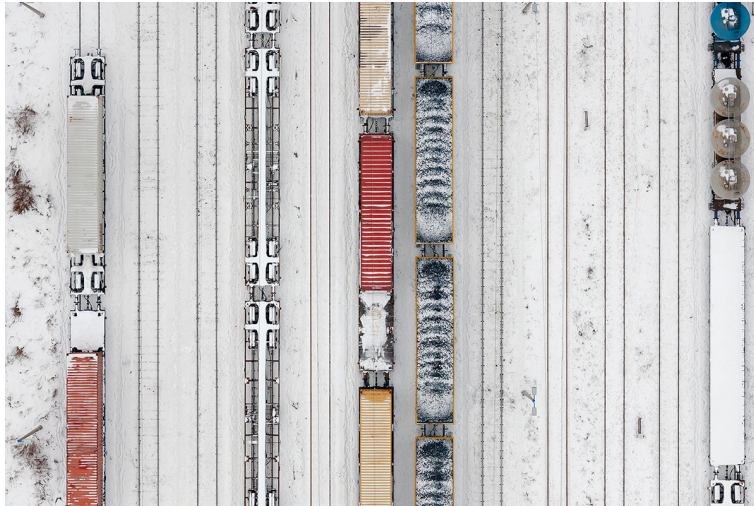

SE: DEPTH OF WINTER/DEPTH OF WINTER #08

undefined

DETAILS

Year of the making	2013
Photo name	Depth of Winter #08
Project	Side Effects / SE: Toxic Beauty
Editions	-
Catalogue no.	KK0209DW08K1